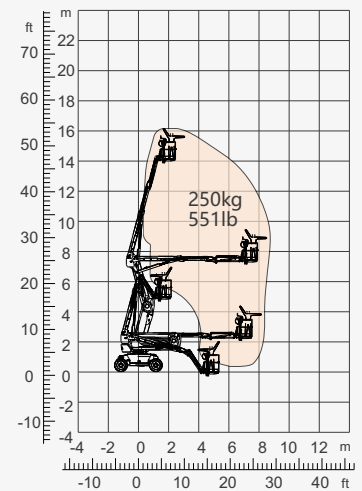

SPECIFICATIONS

Size	Metric	British
Max. Working Height	16.07m	52ft 9in
Max. Platform Height	14.07m	46ft 2in
Max. Operating Range(+0.6m)	8.74m	28ft 8in
Max. Platform Range	8.14m	26ft 8in
Overall Length(Stowed) A	7.05m	23ft 2in
Overall Length(Transport)	5.19m	17ft
Overall Width(Stowed) B	2.33m	7ft 8in
Overall Height(Stowed) C	2.55m	8ft 4in
Overall Height(Transport)	2.57m	8ft 5in
Platform Size(Length×Width)	1.83m×0.79m	6ft×2ft 7in
Turntable Tailswing	0	0
Ground Clearance D	0.31m	1ft
Wheelbase E	2.30m	7ft 7in
Turning Radius(Inside/Outside)	2.92m/4.49m	9ft 7in/14ft 9in
Tyres	315/55 D20	315/55 D20
Max. Up And Over Clearance	7.25m	23ft 9in
Max. Down Probing Depth	1.06m	3ft 6in

Performance		
S.W.L	250kg	551lb
Max. Occupants	2	2
Gradeability	40%	40%
Travel Speed(Stowed)	6.0km/h	3.7mph
Travel Speed(Raised)	1.1km/h	0.7mph
Max. Working Slope	X-5°/Y-5°	X-5°/Y-5°
Turret Rotation	360°Continuous	360°Continuous
Platform Rotation	180°	180°
Jib Movement	132°	132°

Weight		
Overall Weight	7780kg	17152lb

Power		
Diesel Engine	FIRMAN AN192F/7.6kW	FIRMAN AN192F/7.6kW
Battery	48V/320Ah	48V/320Ah
Charger	48VDC/60A	48VDC/60A
Driving Motor	34VAC/9kW	34VAC/9kW
Lifting Motor	34VAC/13kW	34VAC/13kW
Diesel Tank	30L	7.9gal
Hydraulic Tank	145L	38gal

Range Of Motion

FEATURES

Standard Items

- 1.50m (4ft 11in) Jib
- Front Oscillating Axle
- Two-Wheel Steering
- Four-Wheel Drive
- Self-Leveling Platform
- 180° Left And Right Swing Platform
- Proportional Joystick Controls
- Thumb Rocker Steer
- Drive Enable
- AC Power Cord To Platform
- Tilt Alarm
- Descent Alarm
- Flash
- Horn
- Hour Meter
- Integral Integrated Special Drive Axle
For Construction Machinery
- 360° Continuous Turntable Rotation
- Positive Traction Four Wheel Drive
- Platform Load Sense System
- Fault Diagnosis System
- Operator Anti-crushing Protection System
- Harsh Environment Kits
- 12V DC Auxiliary Power
- Battery 48V/320Ah
- Driving Motor 9kW 4834rpm
- Lifting Motor 13kW 1855rpm