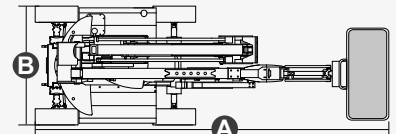

Range Of Motion