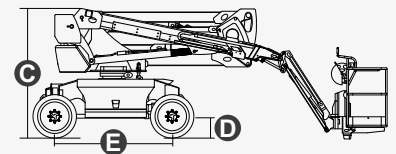

SPECIFICATIONS

Size	Metric	British
Max. Working Height	16.07m	52ft 9in
Max. Platform Height	14.07m	46ft 2in
Max. Operating Range(+0.6m)	8.74m	28ft 8in
Max. Platform Range	8.14m	26ft 8in
Overall Length(Stowed) A	7.05m	23ft 2in
Overall Length(Transport)	5.19m	17ft
Overall Width(Stowed) B	2.33m	7ft 8in
Overall Height(Stowed) C	2.55m	8ft 4in
Overall Height(Transport)	2.57m	8ft 5in
Platform Size(Length×Width)	1.83m×0.79m	6ft×2ft 7in
Turntable Tailswing	0	0
Ground Clearance D	0.31m	1ft
Wheelbase E	2.30m	7ft 7in
Turning Radius(Inside/Outside)	2.92m/4.49m	9ft 7in/14ft 9in
Tyres	315/55 D20	315/55 D20
Max. Up And Over Clearance	7.25m	23ft 9in
Max. Down Probing Depth	1.06m	3ft 6in

Performance		
S.W.L	250kg	551lb
Max. Occupants	2	2
Gradeability	40%	40%
Travel Speed(Stowed)	6.0km/h	3.7mph
Travel Speed(Raised)	1.1km/h	0.7mph
Max. Working Slope	X-5°/Y-5°	X-5°/Y-5°
Turret Rotation	360°Continuous	360°Continuous
Platform Rotation	180°	180°
Jib Movement	132°	132°

Range Of Motion

FEATURES

Standard Items

- 1.50m (4ft 11in) Jib
- Front Oscillating Axle
- Two-Wheel Steering
- Four-Wheel Drive
- Self-Leveling Platform
- 180° Left And Right Swing Platform
- Proportional Joystick Controls
- Thumb Rocker Steer
- Drive Enable
- AC Power Cord To Platform
- Tilt Alarm
- Descent Alarm
- Flash
- Horn
- Hour Meter
- Integral Integrated Special Drive Axle
For Construction Machinery
- 360° Continuous Turntable Rotation
- Positive Traction Four Wheel Drive
- Platform Load Sense System
- Fault Diagnosis System
- Operator Anti-crushing Protection System
- Harsh Environment Kits
- 12V DC Auxiliary Power
- Battery 48V/320Ah
- Driving Motor 9kW 4834rpm
- Lifting Motor 13kW 1855rpm