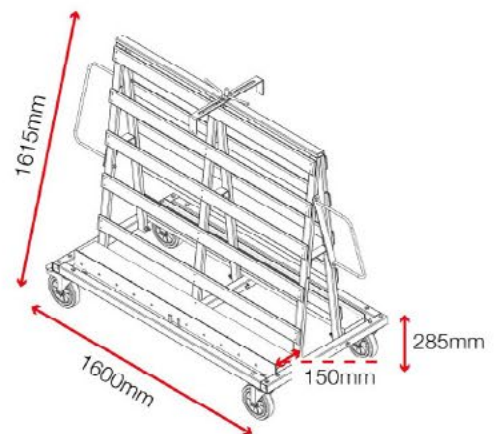

## Product features

Suitable for site

Standard 200mm castors

Working load limit 1500kg

Built in handles

## Dimensions