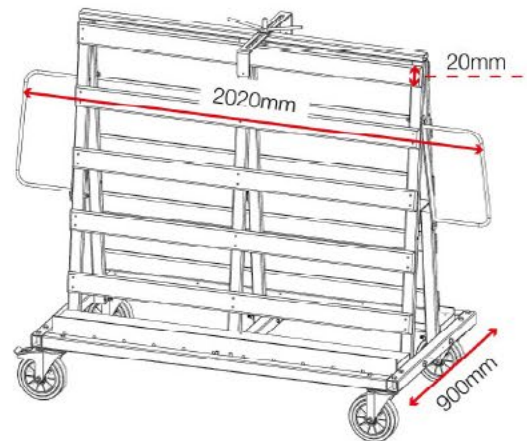

## Product features

Suitable for site

Standard 200mm castors

Working load limit 1500kg

Built in handles

## Dimensions