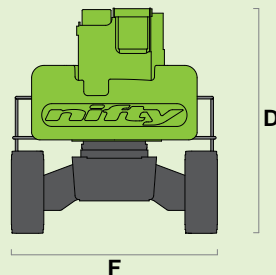

SiOPS®

niftylift

Chalkdell Drive, Shenley Wood,
Milton Keynes, MK5 6GF
England, United Kingdom
+44 (0)1908 223456
sales@niftylift.com
www.niftylift.com