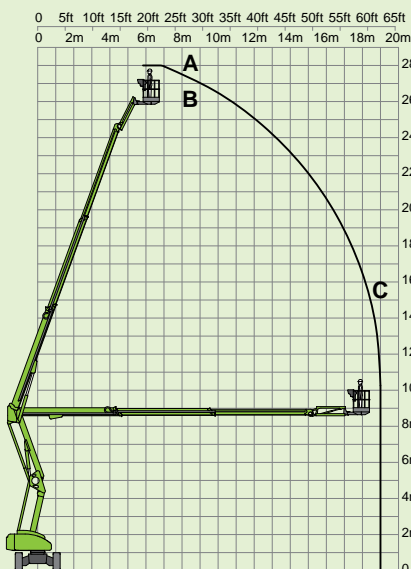

SiOPS®

niftylift

Chalkdell Drive, Shenley Wood,
Milton Keynes, MK5 6GF
England, United Kingdom
+44 (0)1908 223456
sales@niftylift.com
www.niftylift.com