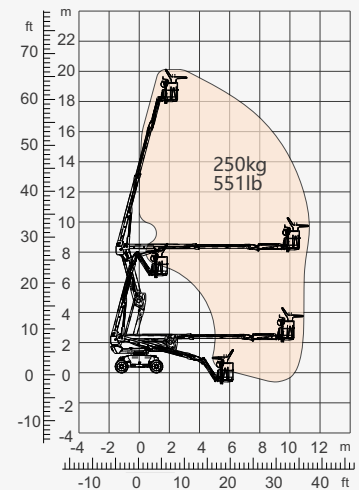

SPECIFICATIONS

Size	Metric	British
Max. Working Height	20.09m	65ft 11in
Max. Platform Height	18.09m	59ft 4in
Max. Operating Range(+0.6m)	11.26m	36ft 11in
Max. Platform Range	10.66m	35ft
Overall Length(Stowed) A	8.37m	27ft 6in
Overall Length(Transport)	6.54m	21ft 5in
Overall Width(Stowed) B	2.33m	7ft 8in
Overall Height(Stowed) C	2.55m	8ft 4in
Overall Height(Transport)	2.57m	8ft 5in
Platform Size(Length×Width)	1.83m×0.79m	6ft×2ft 7in
Turntable Tailswing	0.72m	2ft 4in
Ground Clearance D	0.31m	1ft
Wheelbase E	2.30m	7ft 7in
Turning Radius(Inside/Outside)	2.92m/4.49m	9ft 7in/14ft 9in
Tyres	315/55 D20	315/55 D20
Max. Up And Over Clearance	8.23m	27ft
Max. Down Probing Depth	1.90m	6ft 3in

Performance		
S.W.L	250kg	551lb
Max. Occupants	2	2
Gradeability	35%	35%
Travel Speed(Stowed)	6.0km/h	3.7mph
Travel Speed(Raised)	1.1km/h	0.7mph
Max. Working Slope	X-5°/Y-5°	X-5°/Y-5°
Turret Rotation	360°Continuous	360°Continuous
Platform Rotation	180°	180°
Jib Movement	132°	132°

Weight		
Overall Weight	8260kg	18210lb

Power		
Diesel Engine	FIRMAN AN192F/7.6kW	FIRMAN AN192F/7.6kW
Battery	48V/320Ah	48V/320Ah
Charger	48VDC/60A	48VDC/60A
Driving Motor	34VAC/9kW	34VAC/9kW
Lifting Motor	34VAC/13kW	34VAC/13kW
Diesel Tank	30L	7.9gal
Hydraulic Tank	145L	38gal