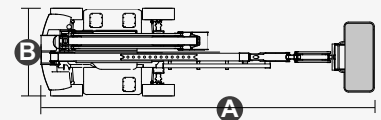

SPECIFICATIONS

Size	Metric	British
Max. Working Height	20.09m	65ft 11in
Max. Platform Height	18.09m	59ft 4in
Max. Operating Range(+0.6m)	11.26m	36ft 11in
Max. Platform Range	10.66m	35ft
Overall Length(Stowed) A	8.37m	27ft 6in
Overall Length(Transport)	6.54m	21ft 5in
Overall Width(Stowed) B	2.33m	7ft 8in
Overall Height(Stowed) C	2.55m	8ft 4in
Overall Height(Transport)	2.57m	8ft 5in
Platform Size(Length×Width)	1.83m×0.79m	6ft×2ft 7in
Turntable Tailswing	0.72m	2ft 4in
Ground Clearance D	0.31m	1ft
Wheelbase E	2.30m	7ft 7in
Turning Radius(Inside/Outside)	2.92m/4.49m	9ft 7in/14ft 9in
Tyres	315/55 D20	315/55 D20
Max. Up And Over Clearance	8.23m	27ft
Max. Down Probing Depth	1.90m	6ft 3in

Performance		
S.W.L	250kg	551lb
Max. Occupants	2	2
Gradeability	35%	35%
Travel Speed(Stowed)	6.0km/h	3.7mph
Travel Speed(Raised)	1.1km/h	0.7mph
Max. Working Slope	X-5°/Y-5°	X-5°/Y-5°
Turret Rotation	360°Continuous	360°Continuous
Platform Rotation	180°	180°
Jib Movement	132°	132°

Range Of Motion

FEATURES

Standard Items

- 1.50m (4ft 11in) Jib
- Front Oscillating Axle
- Two-Wheel Steering
- Four-Wheel Drive
- Self-Leveling Platform
- 180° Left And Right Swing Platform
- Proportional Joystick Controls
- Thumb Rocker Steer
- Drive Enable
- AC Power Cord To Platform
- Tilt Alarm
- Descent Alarm
- Flash
- Horn
- Hour Meter
- Integral Integrated Special Drive Axle
For Construction Machinery
- 360° Continuous Turntable Rotation
- Positive Traction Four Wheel Drive
- Platform Load Sense System
- Fault Diagnosis System
- Operator Anti-crushing Protection System
- Harsh Environment Kits
- 12V DC Auxiliary Power
- Battery 48V/320Ah
- Driving Motor 9kW 4834rpm
- Lifting Motor 13kW 1855rpm