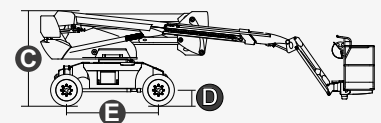

SPECIFICATIONS

Size	Metric	British
Max. Working Height	20.09m	65ft 11in
Max. Platform Height	18.09m	59ft 4in
Max. Operating Range(+0.6m)	11.26m	36ft 11in
Max. Platform Range	10.66m	35ft
Overall Length(Stowed) A	8.37m	27ft 6in
Overall Length(Transport)	6.54m	21ft 5in
Overall Width(Stowed) B	2.33m	7ft 8in
Overall Height(Stowed) C	2.55m	8ft 4in
Overall Height(Transport)	2.57m	8ft 5in
Platform Size(Length×Width)	1.83m×0.79m	6ft×2ft 7in
Turntable Tailswing	0.72m	2ft 4in
Ground Clearance D	0.31m	1ft
Wheelbase E	2.30m	7ft 7in
Turning Radius(Inside/Outside)	2.92m/4.49m	9ft 7in/14ft 9in
Tyres	315/55 D20	315/55 D20
Max. Up And Over Clearance	8.23m	27ft
Max. Down Probing Depth	1.90m	6ft 3in

Performance		
S.W.L	250kg	551lb
Max. Occupants	2	2
Gradeability	35%	35%
Travel Speed(Stowed)	6.0km/h	3.7mph
Travel Speed(Raised)	1.1km/h	0.7mph
Max. Working Slope	X-5°/Y-5°	X-5°/Y-5°
Turret Rotation	360°Continuous	360°Continuous
Platform Rotation	180°	180°
Jib Movement	132°	132°

Range Of Motion

FEATURES

Standard Items

- 1.50m (4ft 11in) Jib
- Front Oscillating Axle
- Two-Wheel Steering
- Four-Wheel Drive
- Self-Leveling Platform
- 180° Left And Right Swing Platform
- Proportional Joystick Controls
- Thumb Rocker Steer
- Drive Enable
- AC Power Cord To Platform
- Tilt Alarm
- Descent Alarm
- Flash
- Horn
- Hour Meter
- Integral Integrated Special Drive Axle
For Construction Machinery
- 360° Continuous Turntable Rotation
- Positive Traction Four Wheel Drive
- Platform Load Sense System
- Fault Diagnosis System
- Operator Anti-crushing Protection System
- Harsh Environment Kits
- 12V DC Auxiliary Power
- Battery 48V/320Ah
- Driving Motor 9kW 4834rpm
- Lifting Motor 13kW 1855rpm